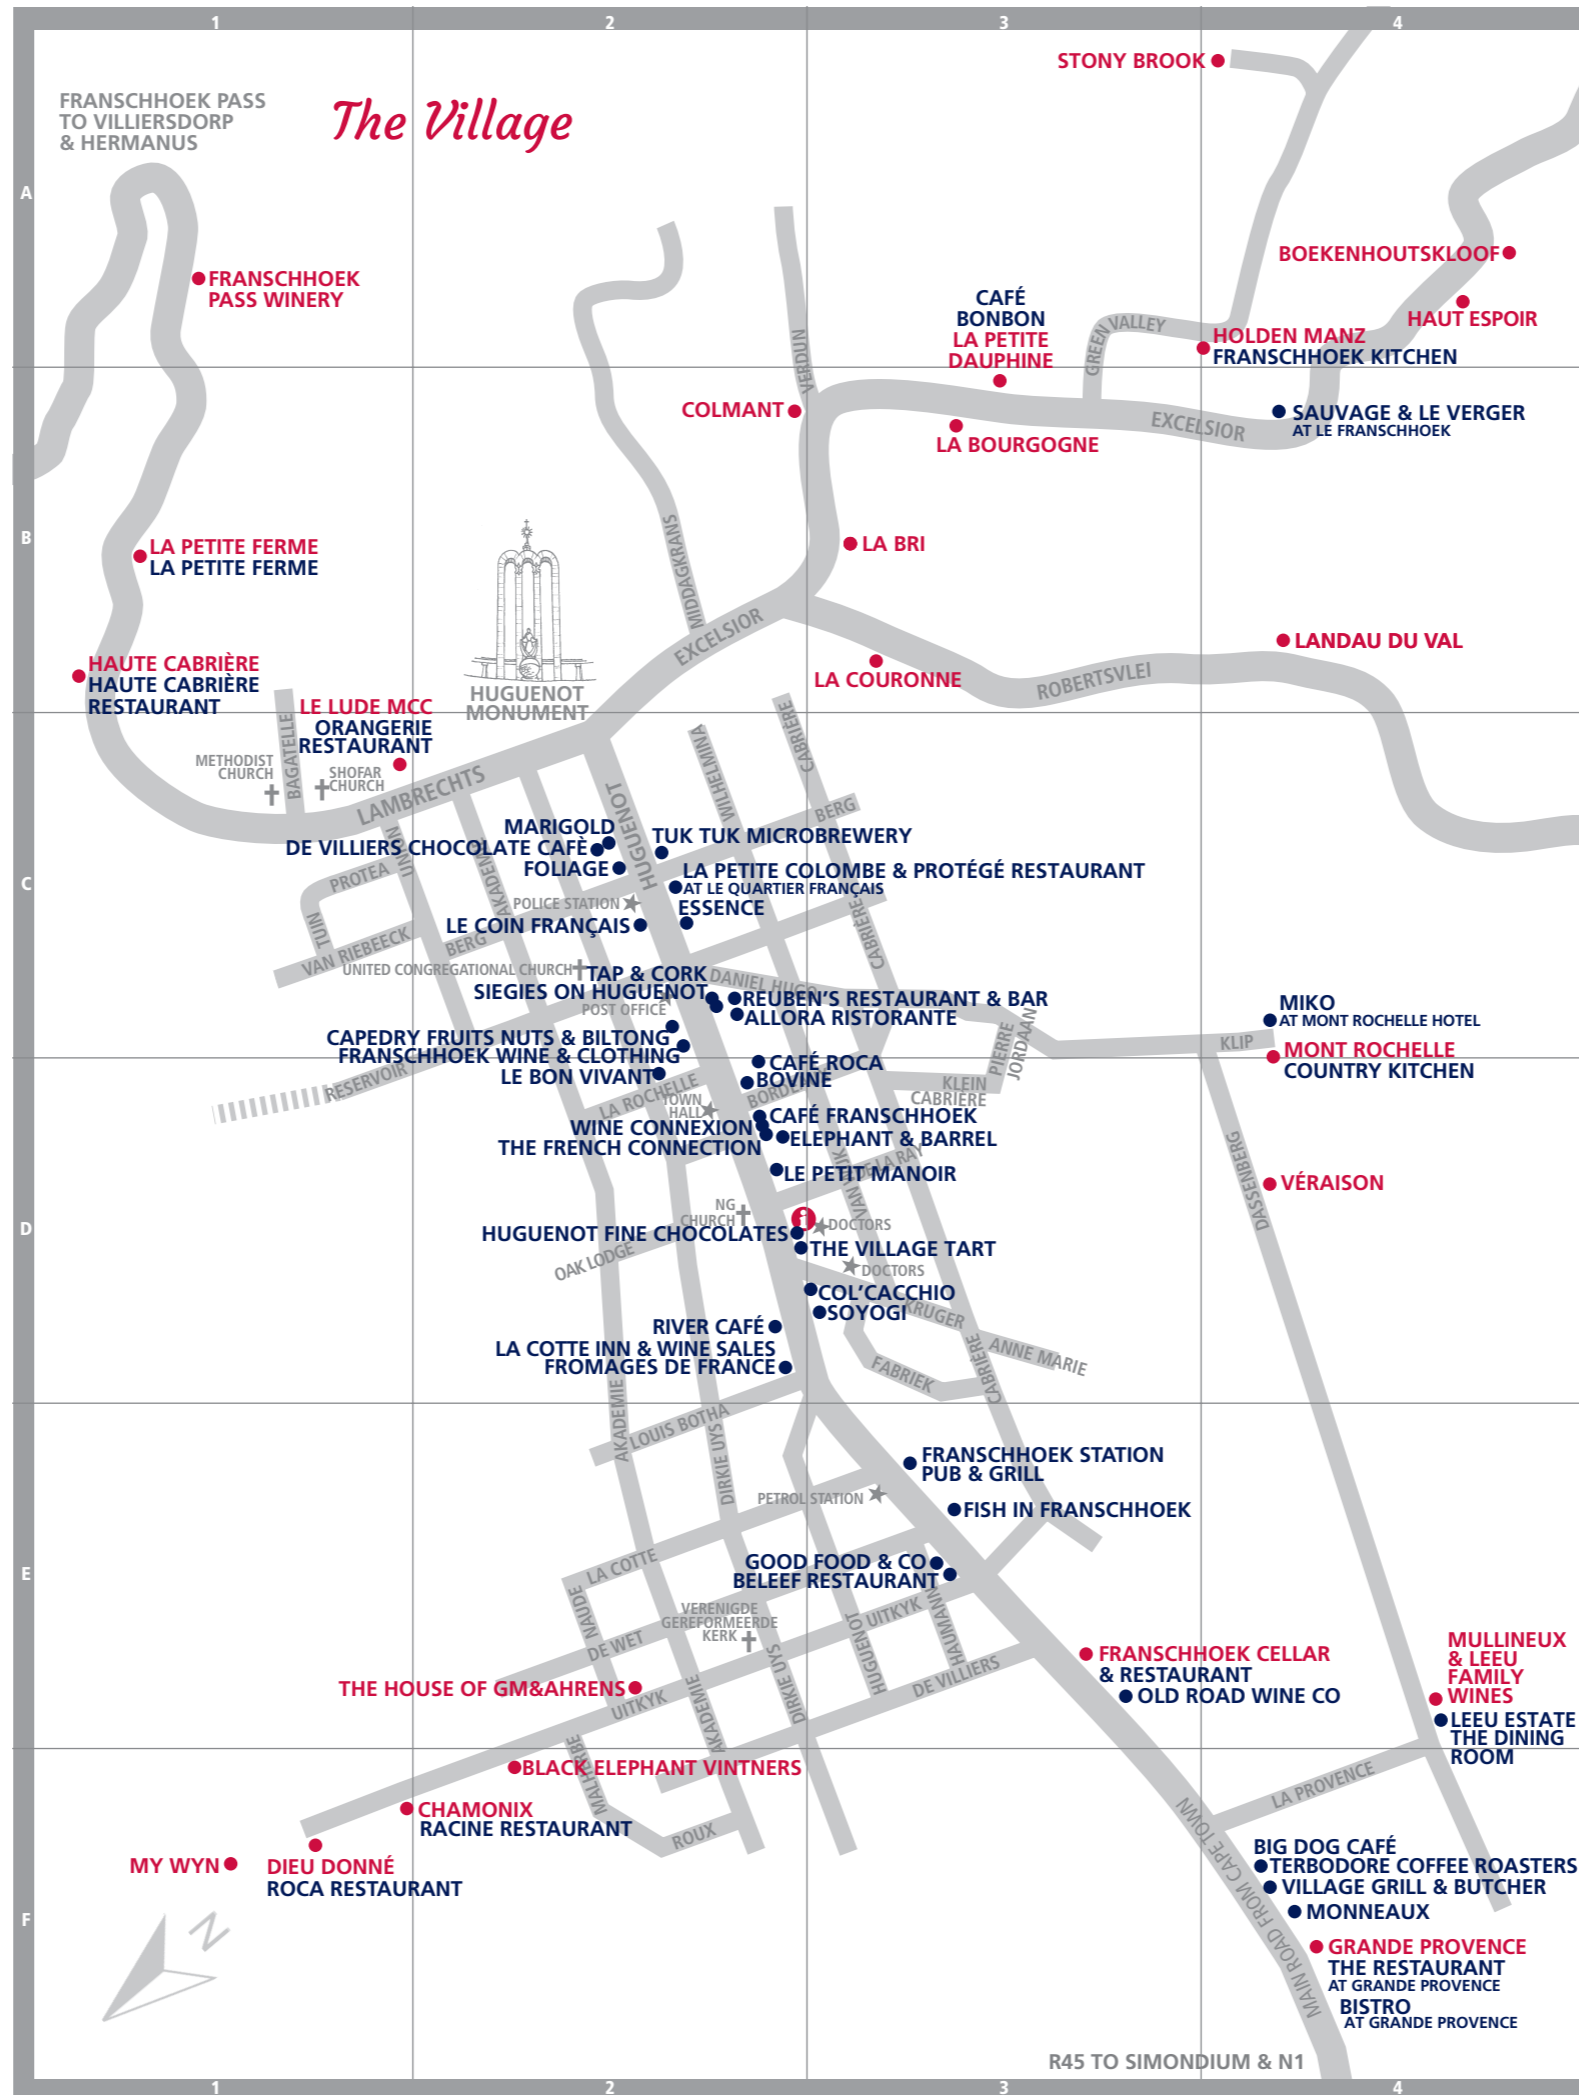

DISTANCES FROM FRANSCHHOEK INFO BUREAU

FRANSCHHOEK PASS WINERY	2.5 km
BOEKENHOUTSKLOOF	5 km
BOSCHENDAL	15 km
VAL DE VIE WINE ESTATE & POLO CLUB	20 km
BABYLONSTOREN	22 km
PAARL	26 km
STELLENBOSCH	30 km
CAPE TOWN	83 km
CAPE TOWN INTERNATIONAL AIRPORT	62 km