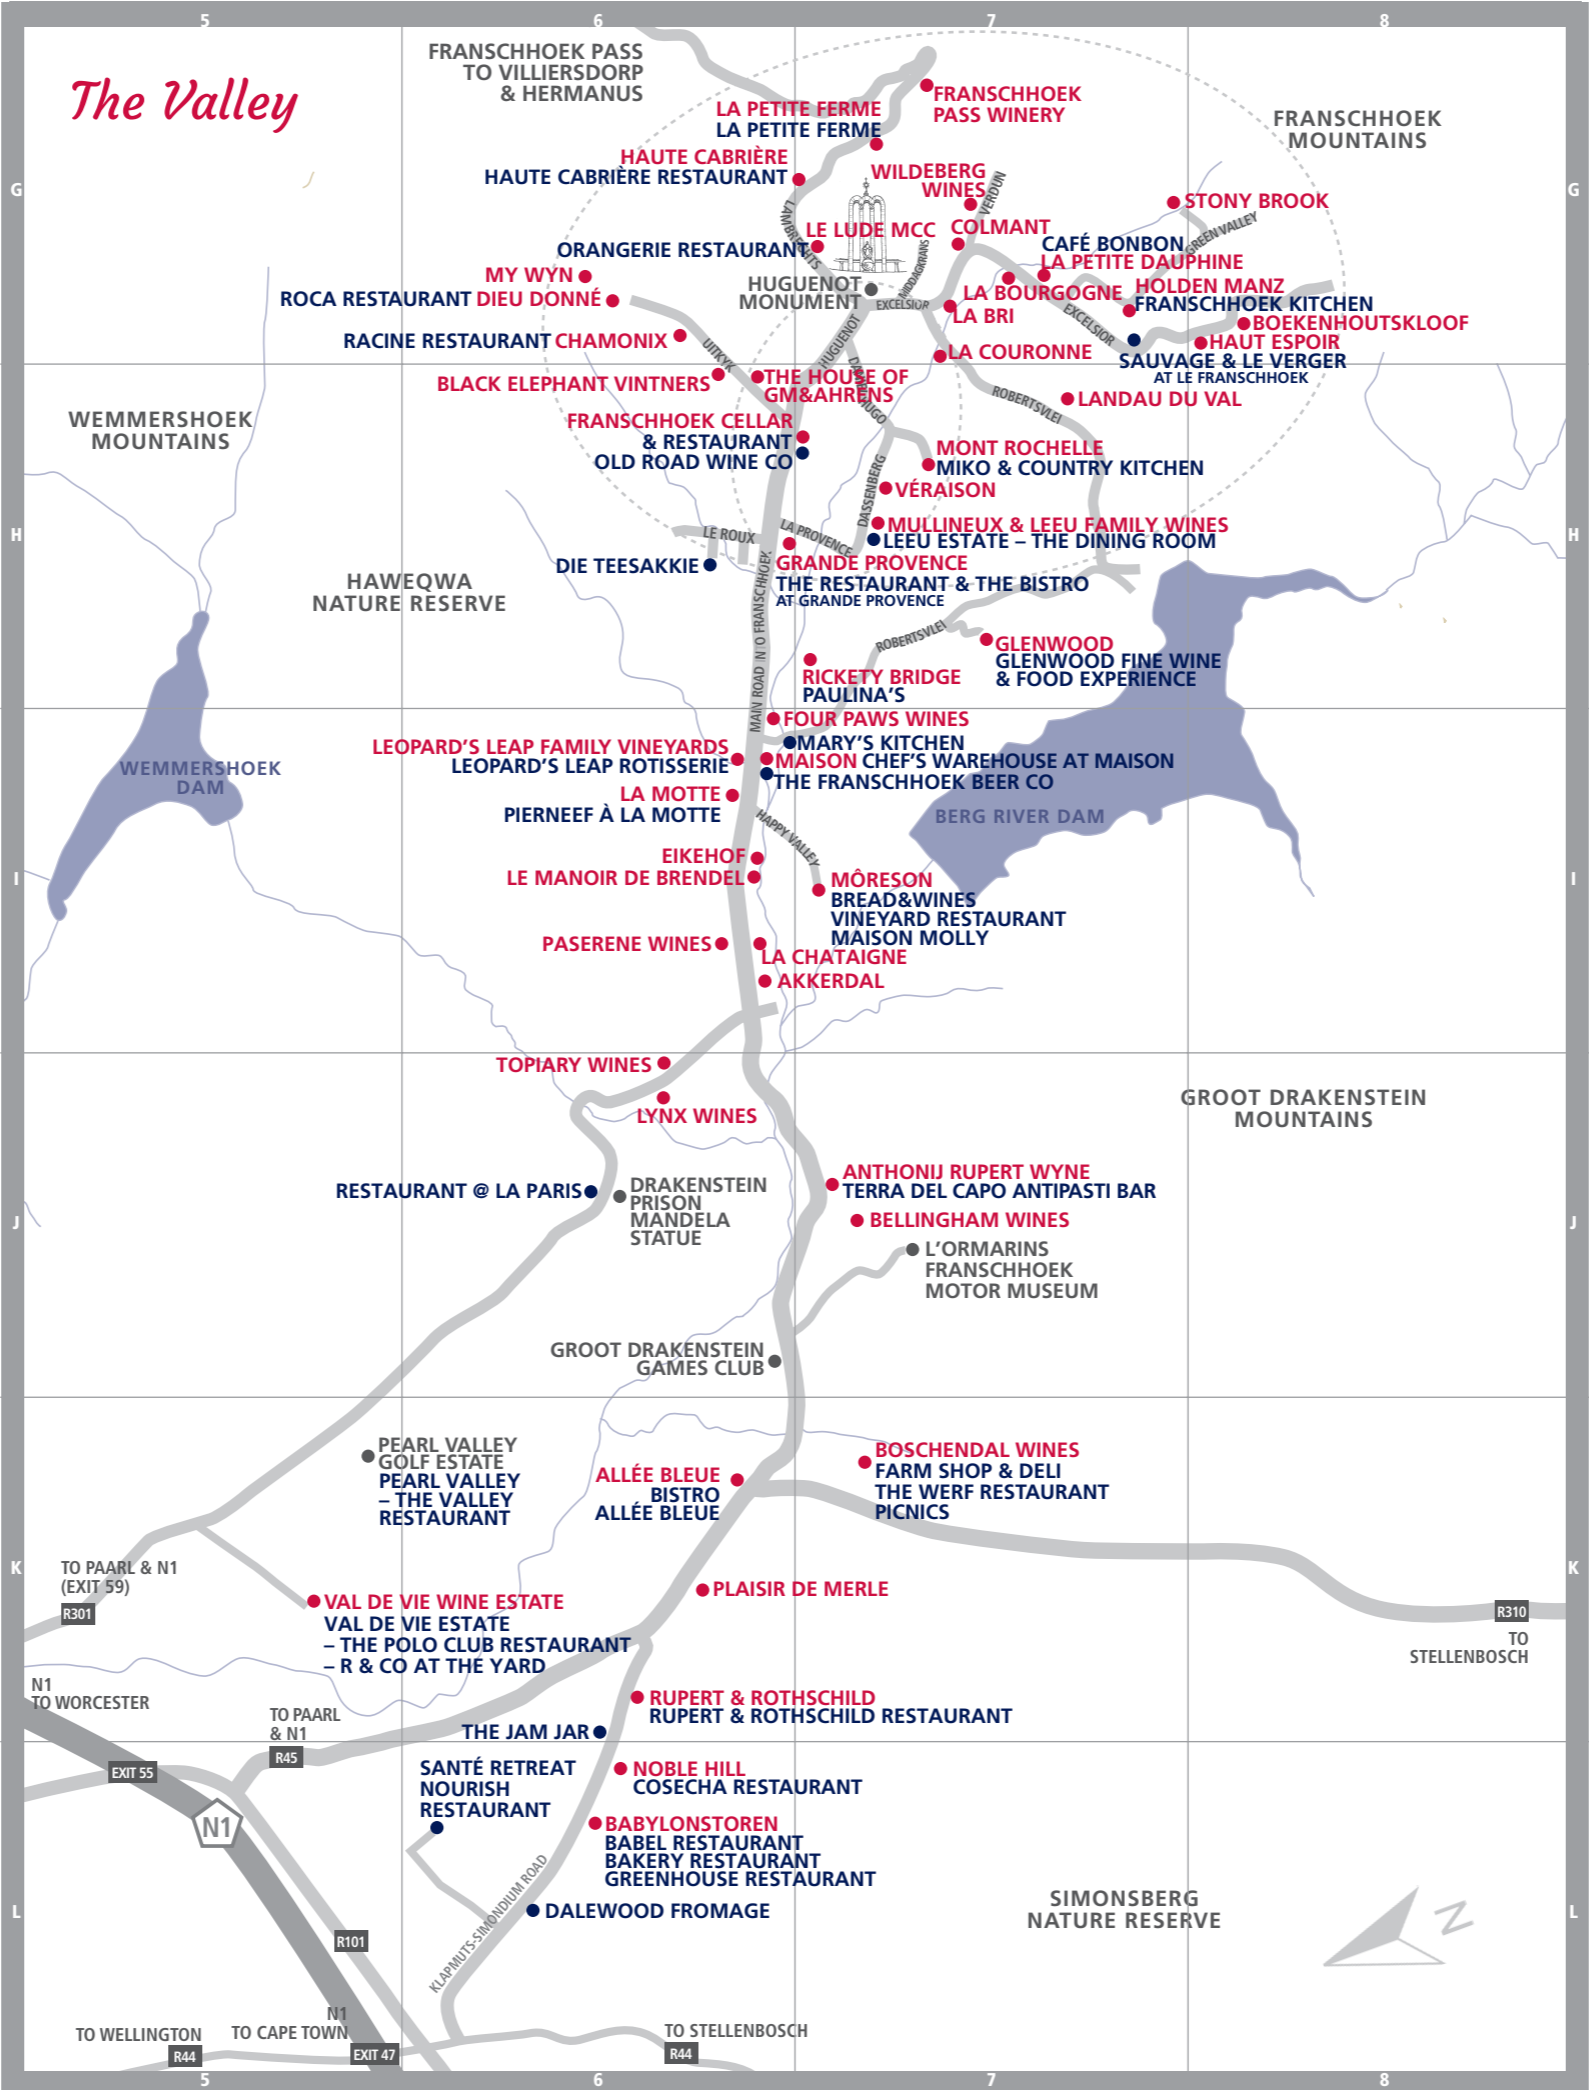

*Part of Franschhoek Rond en Bont Route

VIGNERONS cont. see column headers under main heading

OPEN BY APPOINTMENT/SALES AT LA COTTE INN WINE SALES

AKKERDAL WINE ESTATE	+27 (0)21 876 3481 wine@akkerdal.co.za	I6	•	•			
ANTHONIJ RUPERT WYNE	+27 (0)21 874 9041 www.rupertwines.com	J7	•	•	•	•	
BLACK ELEPHANT VINTNERS	+27 (0)21 876 2903 kevin@bevintners.co.za	H7	•				
BOEKENHOUTSKLOOF	+27 (0)21 876 3320 info@boekenhoutsloof.co.za	G8	•	•			
FRANSCHHOEK PASS WINERY	+27 (0)82 559 8063 fpw@mweb.co.za	G7	•	•			
THE HOUSE OF GM&AHRENS	+27 (0)21 876 3950 www.gmahrens.co.za	H6					
LANDAU DU VAL	+27 (0)82 410 1130 basillandau@mweb.co.za	H7	•				
MULLINEUX & LEEU FAMILY WINES	+27 (0)21 492 2224 www.mlfwines.com	H7	•				
VAL DE VIE WINE & POLO ESTATE	+27 (0)21 863 6100 www.valdevie.co.za	K5	•	•			
WILDEBERG WINES	+27 (0)82 895 4111 henrietteh@boutinot.com	G7	•				

NOT OPEN TO THE PUBLIC/SALES AT LA COTTE INN WINE SALES

BELLINGHAM	+27 (0)21 870 4200 Tasting & Sales Franschhoek Cellar	J7					
VÉRAISON VINEYARDS	+27 (0)72 920 0208	H7					

FRANSCHHOEK WINE VALLEY
TEL. +27 (0)21 876 3603/2861
FAX. +27 (0)21 876 2768 · info@franschhoek.org.za
www.franschhoek.org.za

Please see reverse for restaurants and vignerons in Franschhoek village

VIGNERONS DE FRANSCHHOEK

VIGNERONS

VIGNERON	CONTACT	GRID REFERENCE	CELLAR TOURS	TASTING & SALES	FOOD & WINE PAIRINGS	GALLERY/MUSEUM	DELIVERY SHOP
ALLÉE BLEUE ESTATE & WINES	+27 (0)21 874 1021 www.alleebileue.com	K6	•	•			
BABYLONSTOREN	+27 (0)21 863 3852 www.babylonstoren.com	L6	•	•			•
BOSCHENDAL WINES	+27 (0)21 870 4200 www.boschendal.co.za	K7	•	•	•	•	
CAPE CHAMONIX WINE FARM	+27 (0)21 876 8425 www.chamonix.co.za	G6		•			
COLMANT	+27 (0)21 876 4348 www.colmant.co.za	G7		•			
DIEU DONNE VINEYARDS	+27 (0)21 876 2493 www.dieudonnevineyards.com	G6	•	•			
EIKEHOF	+27 (0)21 876 2469 www.eikehof.com	I6	•	•			
FOUR PAWS WINES	+27 (0)83 447 1376 www.fourpawswines.com	I6		•			
FRANSCHHOEK CELLAR	+27 (0)21 876 2086 www.franschhoek-cellar.co.za	H7		•	•	•	
GLENWOOD	+27 (0)21 876 2044 www.glenwoodvineyards.co.za	H7	•	•			
GRANDE PROVENCE ESTATE	+27 (0)21 876 8600 www.grandeprovence.co.za	H6	•	•	•	•	
HAUTE ESPOIR	+27 (0)21 876 4000 www.hautespoir.com	G8		•			
HAUTE CABRIÈRE - Home of Pierre Jourdan	+27 (0)21 876 8500 www.cabriere.co.za	G6	•	•	•		
HOLDEN MANZ WINE ESTATE	+27 (0)21 876 2738 www.holdenmanz.com	G7	•	•	•	•	
LA BOURGOGNE	+27 (0)21 876 3245 www.labourgogne.co.za	G7		•			•
LA BRI	+27 (0)21 876 2593 www.labri.co.za	G7		•			
LA CHATAIGNE	+27 (0)21 876 3220 www.lachat.co.za	I6		•			
LA COURONNE WINES	+27 (0)21 876 3939 www.lacouronnewines.co.za	G7	•	•	•		
LA MOTTE	+27 (0)21 876 8000 www.la-motte.com	I6	•	•	•	•	
LA PETITE DAUPHINE	+27 (0)21 876 3936 wine@lapetite.co.za	G7		•			
LA PETITE FERME	+27 (0)21 876 3016 www.lapetiteferme.co.za	G7	•	•			•
LE LUDE MCC	+27 (0)21 100 3465 www.lerule.co.za	C1		•			
LE MANOIR DE BRENDEL	+27 (0)21 876 4525 www.le-manoir-de-brendel.com	I6		•			
LEOPARD'S LEAP FAMILY VINEYARDS	+27 (0)21 876 8002 www.leopards-leap.com	I6		•	•	•	
LYNX WINES	+27 (0)21 867 0406 www.lynxwines.co.za	J6	•	•			
MAISON ESTATE	+27 (0)21 876 2116 www.maisonestate.co.za	I6					•
MONT ROCHELLE	+27 (0)21 876 2770 www.montrochelle.co.za	H7		•	•		
MÔRESON	+27 (0)21 876 3055 www.moreson.co.za	I7	•	•			•
MY WYN	+27 (0)83 302 5556 www.mywynfranschhoek.co.za	G6		•			
NOBLE HILL	+27 (0)21 874 3844 www.noblehill.com	L6		•			•
PASERENE WINES	+27 (0)21 876 2714 info@paserene.co.za	I6		•			
PLAISIR DE MERLE	+27 (0)21 874 1071 www.plaisirdemerle.co.za	K6	•	•	•		•
RICKETY BRIDGE WINERY	+27 (0)21 876 2129 www.ricketybridge.com	H7	•	•			
RUPERT & ROTHSCHILD VIGNERONS	+27 (0)21 874 1648 www.rupert-rothschildvignerons.com	K6		•	•		
STONY BROOK	+27 (0)21 876 2182 www.stonybrook.co.za	G7		•			
TOPIARY WINES	+27 (0)21 867 0258 www.topiarywines.co.za	J6		•			

• Please note that these Vignerons do charge for wine tasting