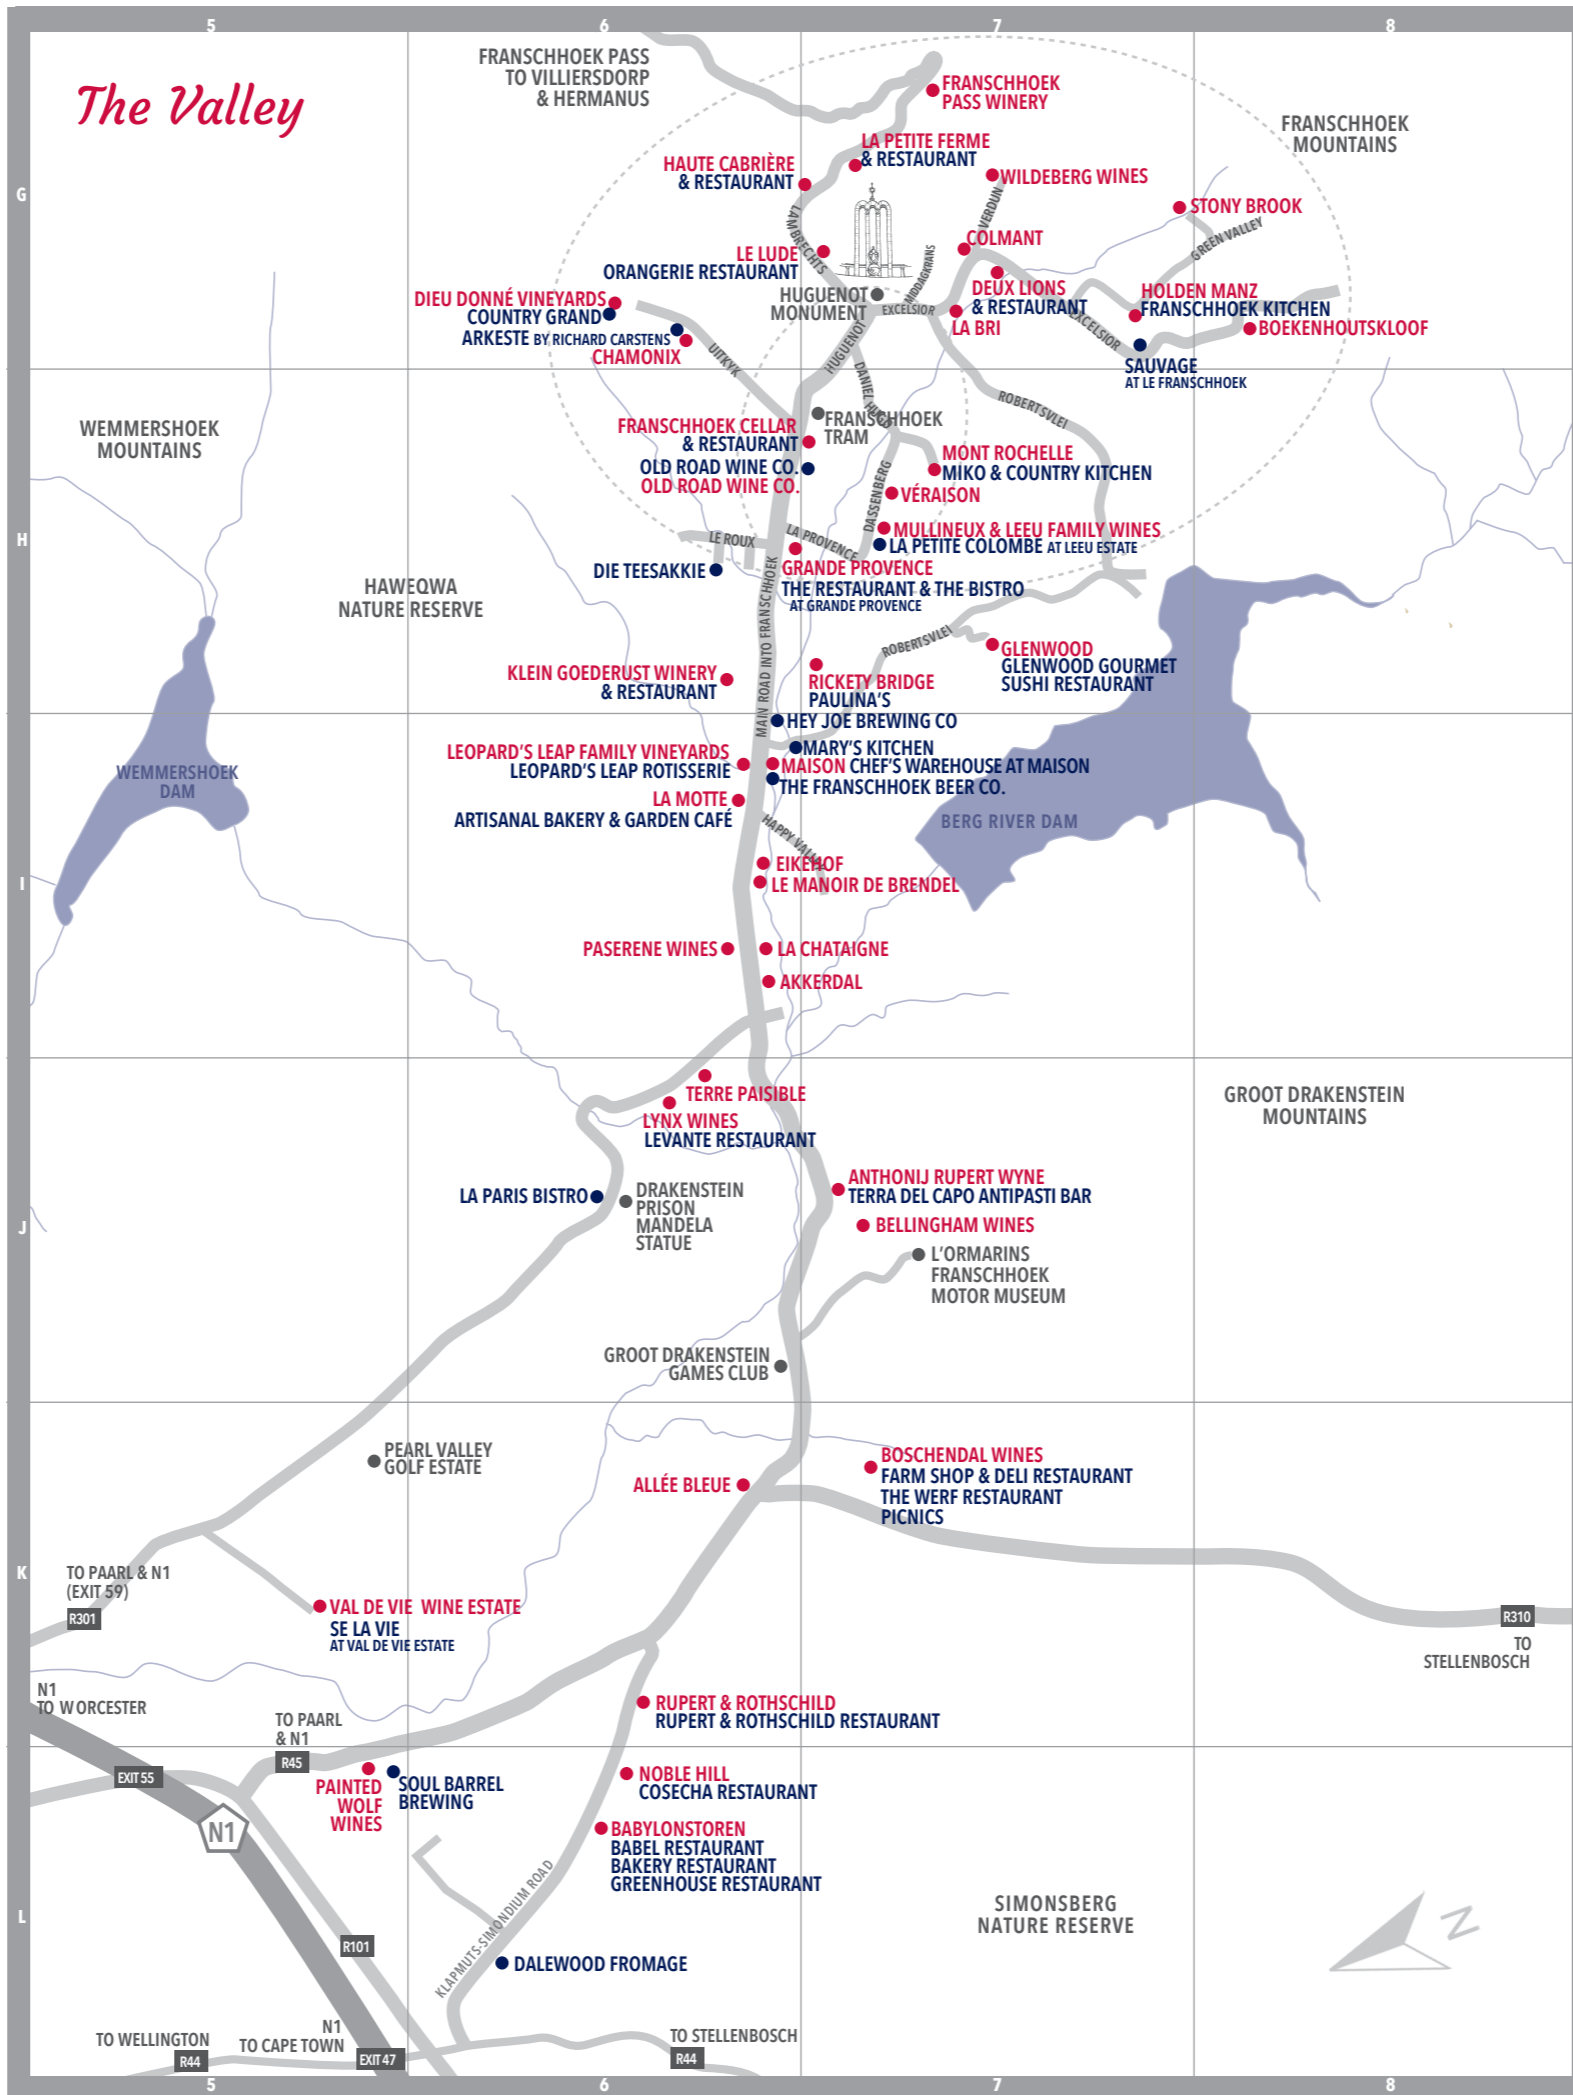

*Part of Franschhoek Rond en Bont Route

VIGNERONS cont.		see column headers under main heading				
NOT OPEN TO THE PUBLIC/SALES AT LA COTTE INN WINE SALES						
BELLINGHAM	021 870 4200	Tasting&Sales Franschhoek Cellar				
LA COTTE FARM	021 207 3907	www.lacottefarm.com				
Restaurant open to the public						
VERAISON VINEYARDS	072 920 0208	www.veraison.co.za				
TERRE PAISIBLE	021 867 0412	www.terrepaisible.com				

VIGNERONS DE FRANSCHHOEK

VIGNERONS

WINE/ESTATE	CONTACT	WEBSITE	GRID REFERENCE	CELLAR TOURS	TASTING & SALES	FOOD & WINE PAIRINGS	GALLERY/MUSEUM	DELI/FARM SHOP
ALLÉE BLEUE ESTATE & WINES	021 874 1021	www.alleebleue.co.za	K6	•	•			
BABYLONSTOREN	021 863 3852	www.babylonstoren.com	L6	•	•			•
BACKSBERG FAMILY WINES	021 876 2086	www.backsberg.co.za	E4		•			
BOSCHENDAL WINES	021 870 4200	www.boschendal.com	K7		•	•	•	•
CAPE CHAMONIX WINE FARM	021 876 8425	www.chamonix.com	G6		•			
COLMANT CAP CLASSIQUE & CHAMPAGNE	083 778 8874	www.colmant.co.za	G7		•			
DEUX LIONS	021 876 3245	deuxlions.za.com	G7		•			•
DIEU DONNÉ VINEYARDS	021 224 0667	www.dieudonnevineyards.com	G6	•	•			
EIKEHOF	021 876 2469	www.eikehof.com	I6	•	•			
FRANSCHHOEK CELLAR	021 876 2086	www.franschhoekcellar.co.za	H7		•	•		
GLENWOOD	021 876 2044	www.glenwoodvineyards.co.za	H7	•	•			
GRANDE PROVENCE ESTATE	021 876 8600	www.grandeprovence.co.za	H6	•	•	•	•	•
HAUTE CABRIÈRE - Home of Pierre Jourdan	021 876 8500	www.cabriere.co.za	G6		•	•	•	•
HOLDEN MANZ WINE ESTATE	021 876 2738	www.holdenmanz.com	G7	•	•	•		•
KLEIN GOEDERUST	066 483 4549	www.kleingoederust.co.za	H6		•			
LA BRI	021 876 2593	www.labri.co.za	G7		•			
LA MOTTE	021 876 8000	www.la-motte.com	I6		•			•
LE LUDE CAP CLASSIQUE	021 100 3465	www.lerule.co.za	C1	•	•			
LE MANOIR DE BRENDÉL	021 876 4525	www.le-manoir-de-brendel.com	I6		•			
LEOPARD'S LEAP FAMILY VINEYARDS	021 876 8002	www.leopardsleap.co.za	I6		•			•
LYNX WINES	021 867 0406	www.lynxwines.co.za	J6	•	•			
MAISON ESTATE	021 876 2116	www.maisonestate.co.za	I6		•			
MONT ROCHELLE	021 876 2770	www.montrochelle.virgin.com	H7	•	•	•		
NOBLE HILL	021 874 3844	www.noblehill.com	L6		•			
OLD ROAD WINE CO.	021 876 2086	www.oldroadwinecompany.com	H7	•	•			
PAINTED WOLF WINES	021 863 2492	www.paintedwolfwines.com	L5		•			
PASERENE WINES	021 876 2714	www.paserene.co.za	I6		•			
RICKETY BRIDGE WINERY	021 876 2129	www.ricketybridge.com	H7		•			•
RUPERT & ROTHSCHILD VIGNERONS	021 874 1648	www.rupert-rothschildvignerons.com	K6	•	•			
STONY BROOK	021 876 2182	www.stonybrook.co.za	G7		•			

OPEN BY APPOINTMENT/SALES AT LA COTTE INN WINE SALES

AKKERDAL WINE ESTATE	021 876 3481	wine@akkerdal.co.za	I6					
ANTHONI J RUPERT WYNE	021 874 9000	www.rupertwines.com	J7		•	•		•
BOEKENHOUTSKLOOF	021 876 3320	www.boekenhoutsloof.co.za	G8	•	•			•
FRANSCHHOEK PASS WINERY	082 559 8063	www.franschhoekpassvillia.co.za	G7	•	•			
LA CHATAIGNE	081 847 6902	www.lachataigne.co.za	I6		•			
LA PETITE FERME	021 876 3016	www.lapetiteferme.co.za	G7		•			
MULLINEUX & LEEU FAMILY WINES	021 492 2224	www.mlfwines.com	H7		•			
VAL DE VIE WINE & POLO ESTATE	021 863 6100	www.valdevie.co.za	K5	•	•			
WILDEBERG WINES	082 895 4111	www.wildeberg.co.za	G7		•	•		

FRANSCHHOEK WINE VALLEY
TEL. +27 (0)66 224 6360 · +27 (0)73 688 9894
info@franschhoek.org.za
www.franschhoek.org.za

Please see reverse for restaurants and vigneronns in Franschhoek village