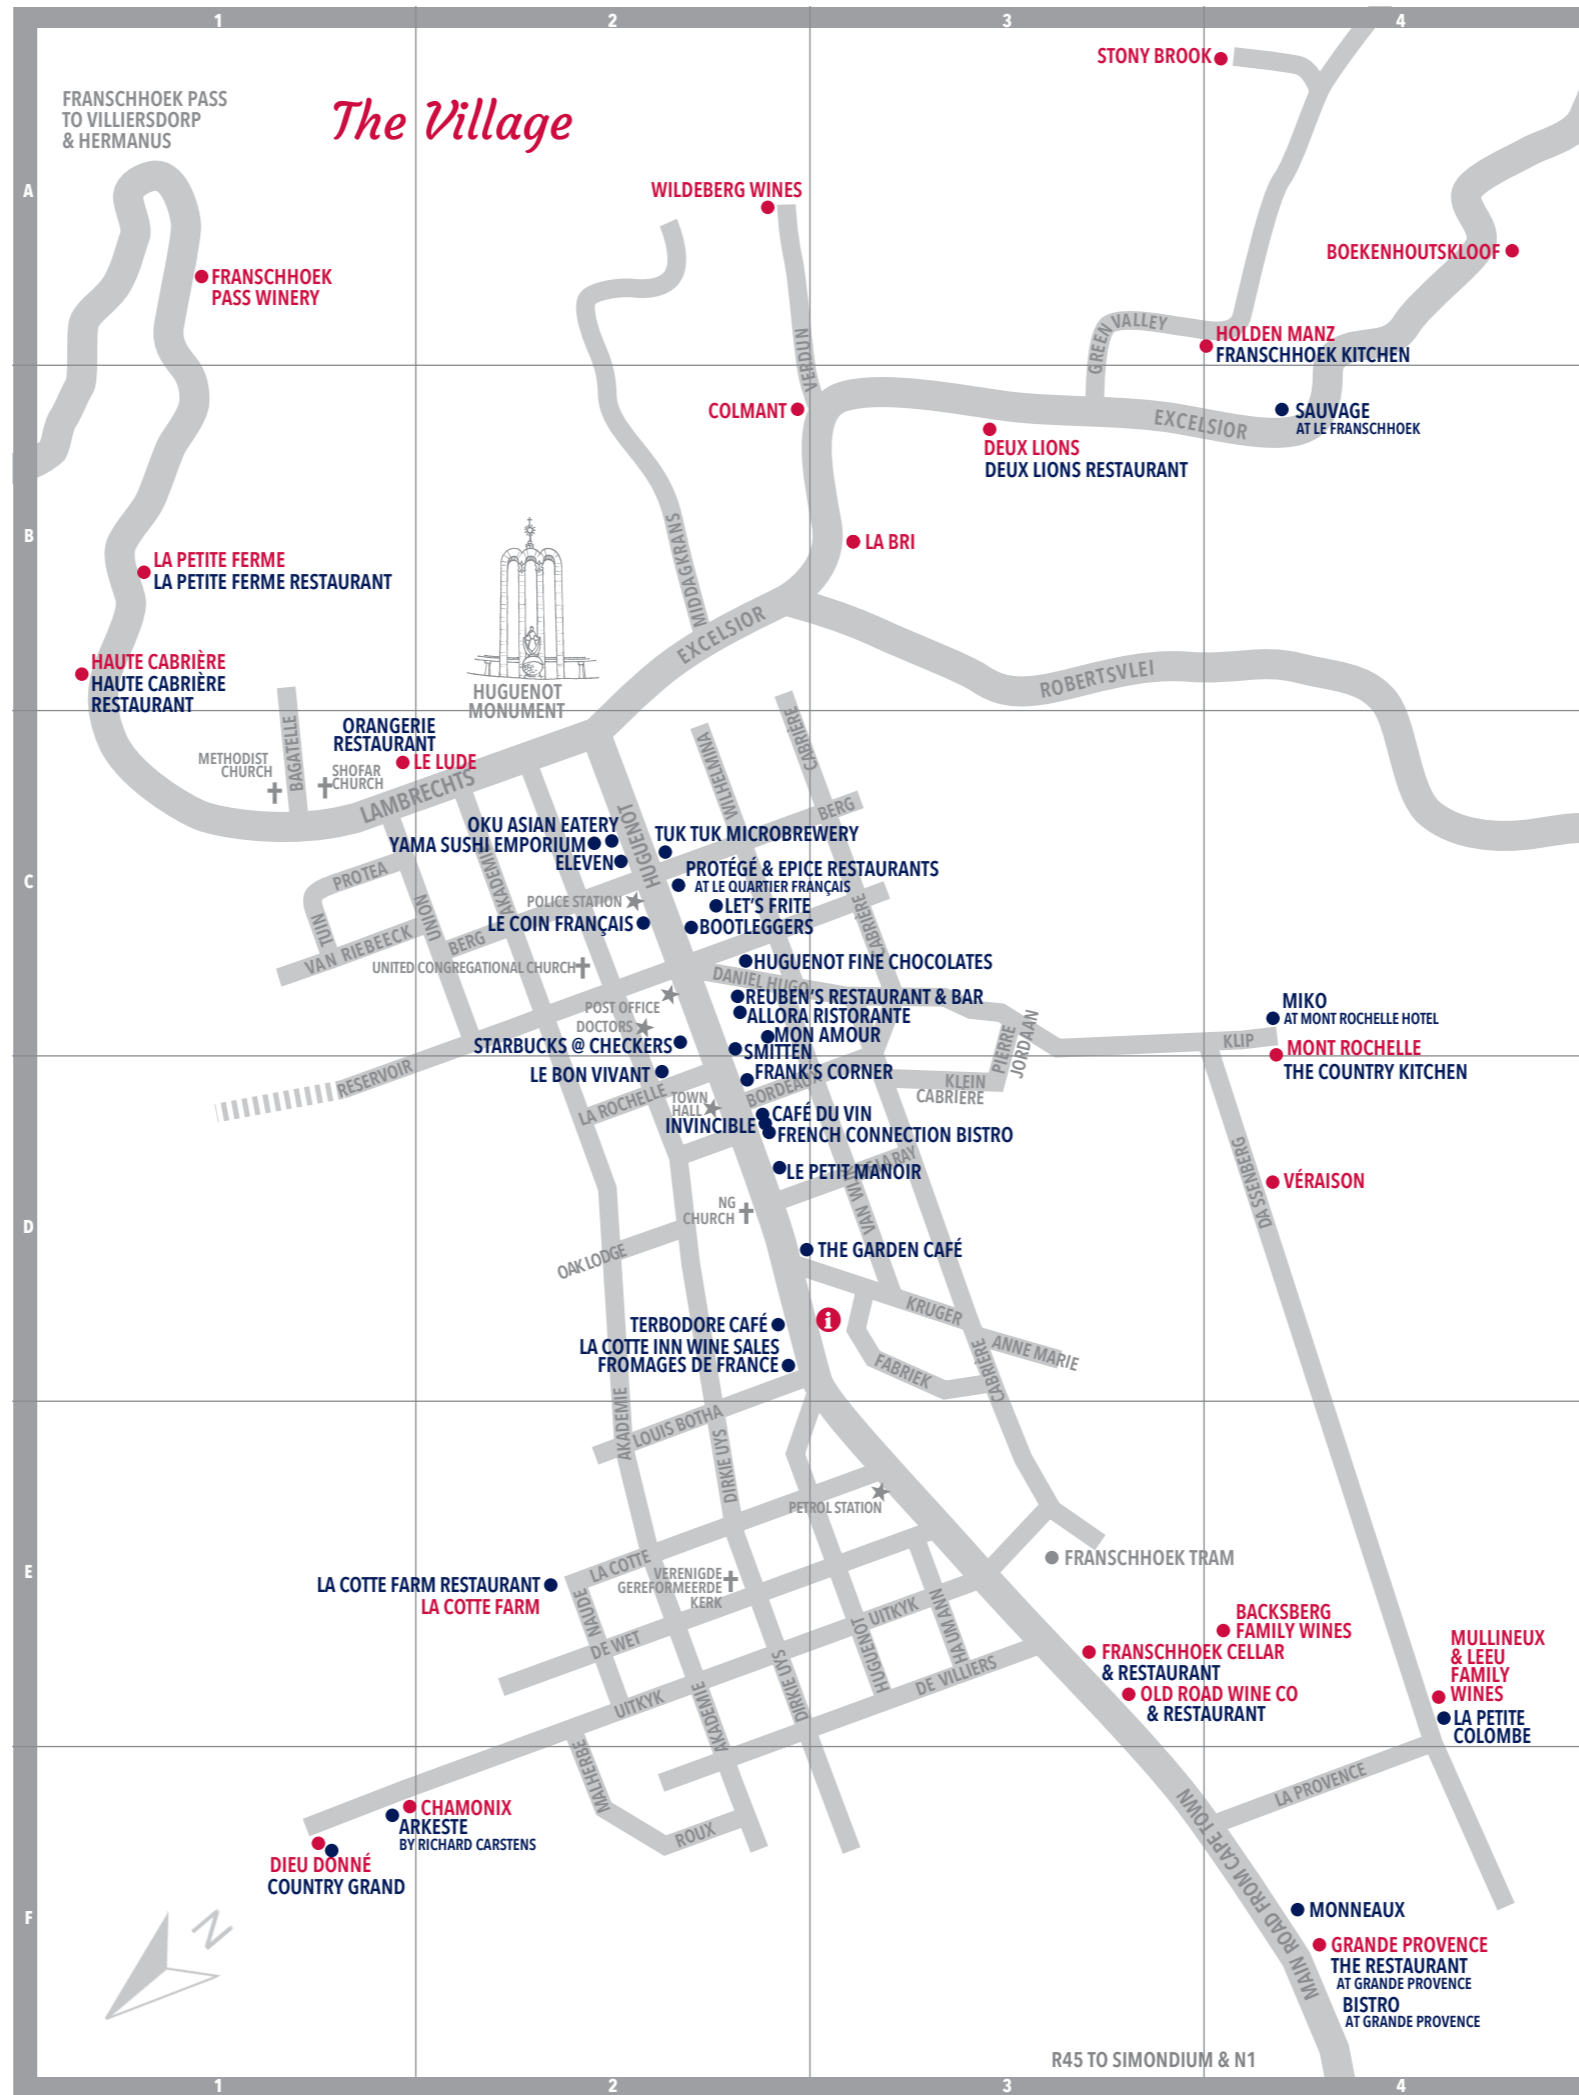

## DISTANCES FROM FRANSCHHOEK INFO BUREAU

FRANSCHHOEK PASS WINERY	2.5 km	PAARL	26 km
BOEKENHOUTSKLOOF	5 km	STELLENBOSCH	30 km
BOSCHENDAL	15 km	CAPE TOWN	83 km
VAL DE VIE WINE ESTATE & POLO CLUB	20 km	CAPE TOWN INTERNATIONAL AIRPORT	62 km
BABYLONSTOREN	22 km		

# FRANSCHHOEK Food & Wine ROUTE