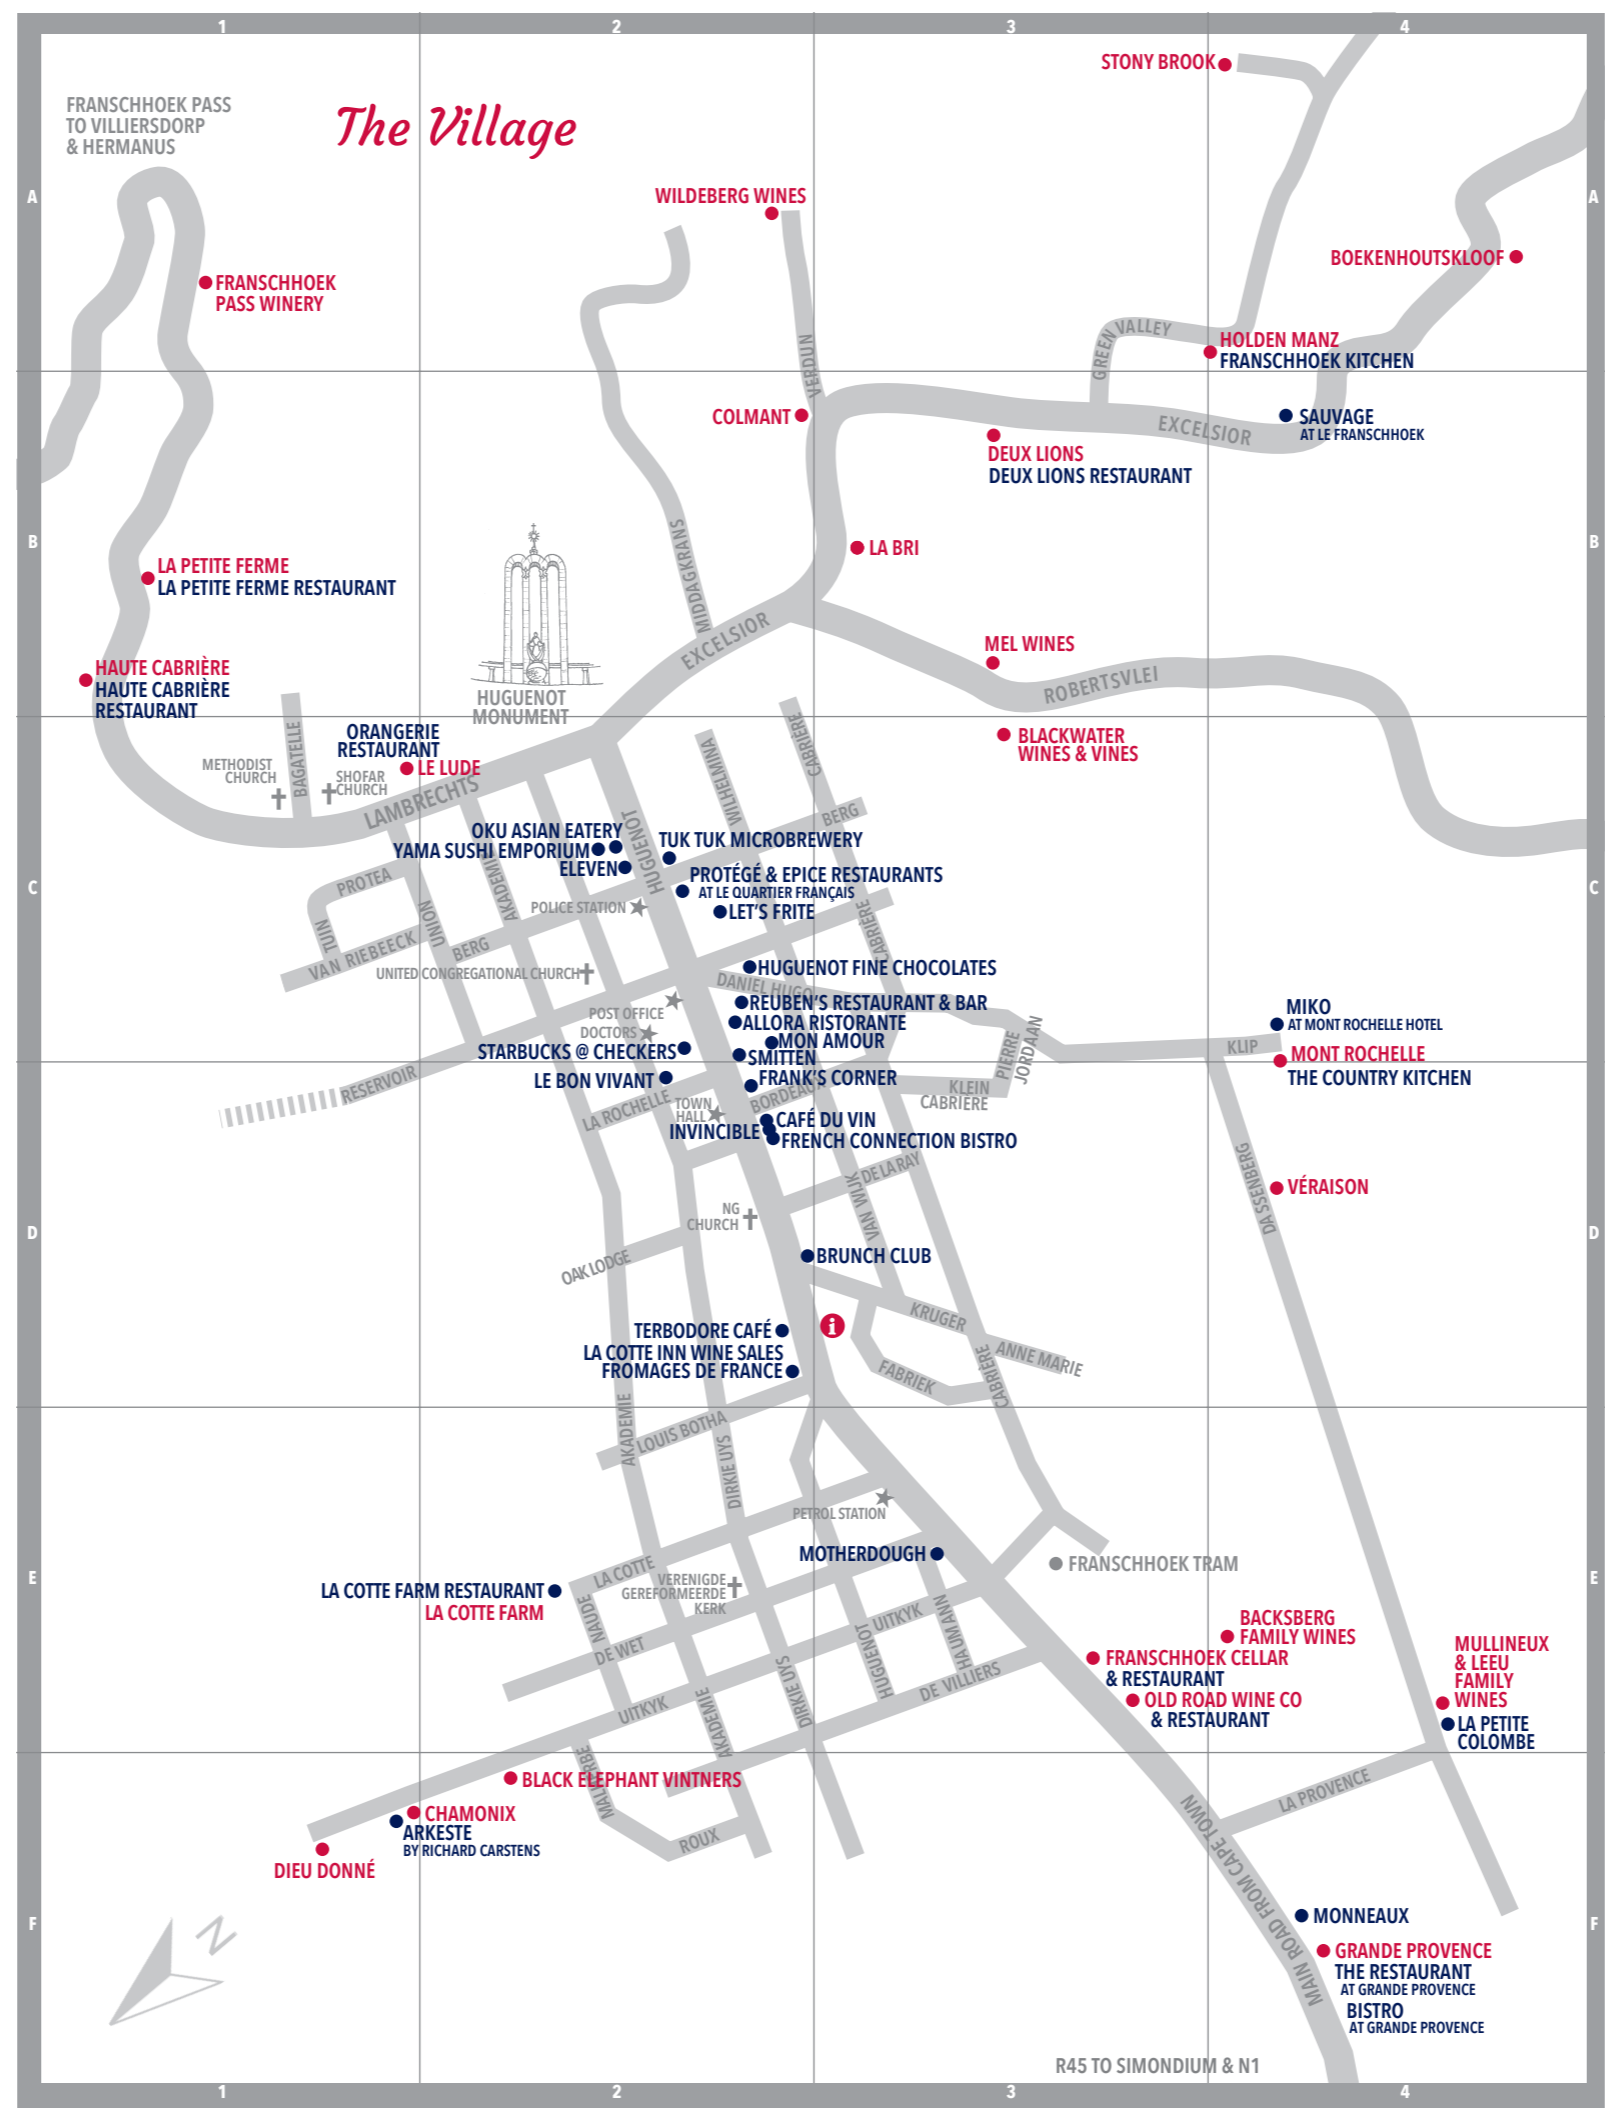

## DISTANCES FROM FRANSCHHOEK INFO BUREAU

FRANSCHHOEK PASS WINERY	2.5 km	PAARL	26 km
BOEKENHOUTSKLOOF	5 km	STELLENBOSCH	30 km
BOSCHENDAL	15 km	CAPE TOWN	83 km
VAL DE VIE WINE ESTATE & POLO CLUB	20 km	CAPE TOWN INTERNATIONAL AIRPORT	62 km
BABYLONSTOREN	22 km		

# FRANSCHHOEK Food & Wine ROUTE