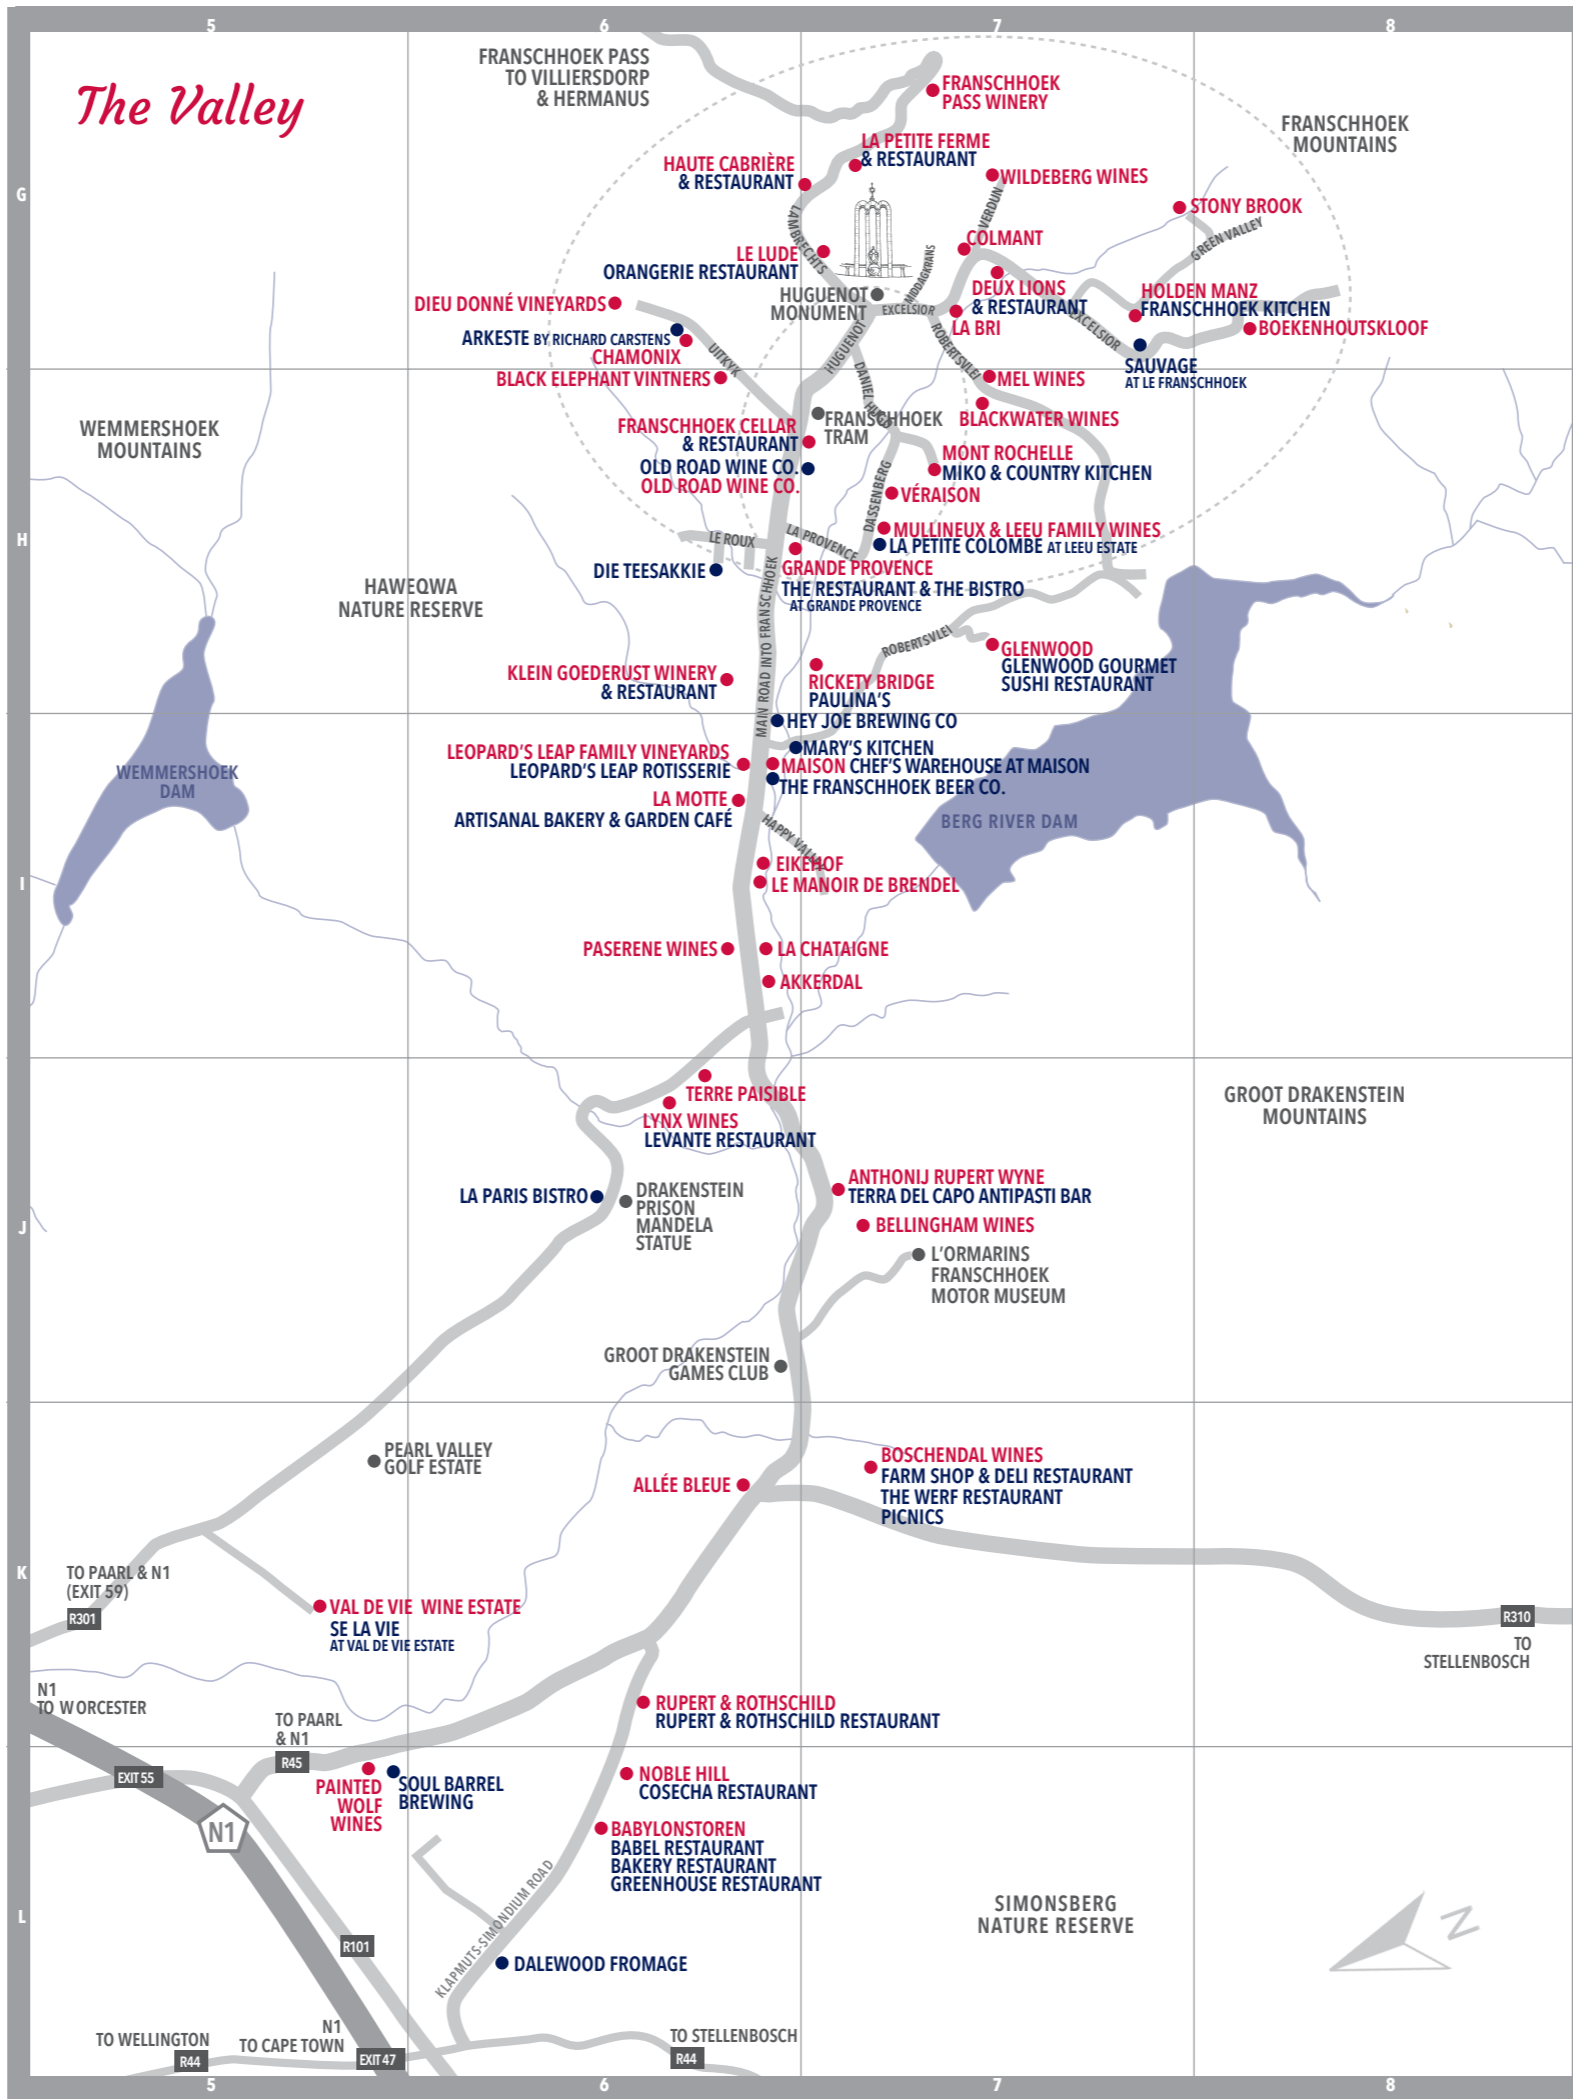

*Part of Franschhoek Rond en Bont Route

VIGNERONS cont. see column headers under main heading

NOT OPEN TO THE PUBLIC/SALES AT LA COTTE INN WINE SALES

BELLINGHAM	021 870 4200	Tasting&Sales Franschhoek Cellar				
LA COTTE FARM	021 207 3907	www.lacottefarm.com				
VERAISON VINEYARDS	072 920 0208	www.veraison.co.za				
TERRE PAISIBLE	021 867 0412	www.terrepaisible.com				

VIGNERONS DE FRANSCHHOEK

VIGNERONS

	GRID REFERENCE	CELLAR TOURS	TASTING & SALES	FOOD & WINE PAIRINGS	GALLERY/MUSEUM	DELI/FARM SHOP
ALLÉE BLEUE ESTATE & WINES	021 874 1021	www.alleebleue.co.za	K6	•	•	
ANTHONIJ RUPERT WYNE	021 874 9000	www.rupertwines.com	J7	•	•	•
BABYLONSTOREN	021 863 3852	www.babylonstoren.com	L6	•	•	•
BACKSBERG FAMILY WINES	021 876 2086	www.backsberg.co.za	E4	•		
BLACK ELEPHANT VINTNERS	021 876 2903	www.bevintners.co.za	H6	•		
BOSCHENDAL WINES	021 870 4200	www.boschendal.com	K7	•	•	•
CAPE CHAMONIX WINE FARM	021 876 8425	www.chamonix.com	G6	•		
COLMANT CAP CLASSIQUE & CHAMPAGNE	083 778 8874	www.colmant.co.za	G7	•		
DEUX LIONS	021 876 3245	deuxlions.za.com	G7	•		•
DIEU DONNÉ VINEYARDS	021 224 0667	www.dieudonnevineyards.com	G6	•	•	
EIKEHOF	021 876 2469	www.eikehof.com	I6	•	•	
FRANSCHHOEK CELLAR	021 876 2086	www.franschhoekcellar.co.za	H7	•	•	
GLENWOOD	021 876 2044	www.glenwoodvineyards.co.za	H7	•	•	
GRANDE PROVENCE ESTATE	021 876 8600	www.grandeprovence.co.za	H6	•	•	•
HAUTE CABRIÈRE - Home of Pierre Jourdan	021 876 8500	www.cabriere.co.za	G6	•	•	•
HOLDEN MANZ WINE ESTATE	021 876 2738	www.holdenmanz.com	G7	•	•	•
KLEIN GOEDERUST	066 483 4549	www.kleingoederust.co.za	H6	•		
LA BRI	021 876 2593	www.labri.co.za	G7	•		
LA MOTTE	021 876 8000	www.la-motte.com	I6	•		•
LE LUDE CAP CLASSIQUE	021 100 3465	www.lerule.co.za	C1	•	•	
LE MANOIR DE BRENDEL	021 876 4525	www.le-manoir-de-brendel.com	I6	•		
LEOPARD'S LEAP FAMILY VINEYARDS	021 876 8002	www.leopardsleap.co.za	I6	•		•
LYNX WINES	021 867 0406	www.lynxwines.co.za	J6	•	•	
MAISON ESTATE	021 876 2116	www.maisonestate.co.za	I6	•		
MONT ROCHELLE	021 876 2770	www.montrochelle.virgin.com	H7	•	•	•
NOBLE HILL	021 874 3844	www.noblehill.com	L6	•		
OLD ROAD WINE CO.	021 876 2086	www.oldroadwinecompany.com	H7	•	•	
PAINTED WOLF WINES	021 863 2492	www.paintedwolfwines.com	L5	•		
PASERENE WINES	021 876 2714	www.paserene.co.za	I6	•		
RICKETY BRIDGE WINERY	021 876 2129	www.ricketybridge.com	H7	•	•	•
RUPERT & ROTHSCHILD VIGNERONS	021 874 1648	www.rupert-rothschildvignerons.com	K6	•	•	
STONY BROOK	021 876 2182	www.stonybrook.co.za	G7	•		
OPEN BY APPOINTMENT/SALES AT LA COTTE INN WINE SALES						
AKKERDAL WINE ESTATE	021 876 3481	wine@akkerdal.co.za	I6			
BLACKWATER WINES & VINES	083 329 8849	www.blackwaterwine.com	H7	•	•	
BOEKENHOUTSKLOOF	021 876 3320	www.boekenhoutskloof.co.za	G8	•	•	•
FRANSCHHOEK PASS WINERY	082 559 8063	www.franschhoekpassvillia.co.za	G7	•	•	
KLEIN CHAMPAGNE T/A MEL WINES	021 876 3644	www.melwines.co.za	H7	•		
LA CHATAIGNE	081 847 6902	www.lachataigne.co.za	I6	•		
LA PETITE FERME	021 876 3016	www.lapetiteferme.co.za	G7	•		
MULLINEUX & LEEU FAMILY WINES	021 492 2224	www.mlfwines.com	H7	•		
VAL DE VIE WINE & POLO ESTATE	021 863 6100	www.valdevie.co.za	K5	•	•	
WILDEBERG WINES	082 895 4111	www.wildeberg.co.za	G7	•	•	

FRANSCHHOEK WINE VALLEY
TEL. +27 (0)66 224 6360 · +27 (0)73 688 9894
info@franschhoek.org.za
www.franschhoek.org.za