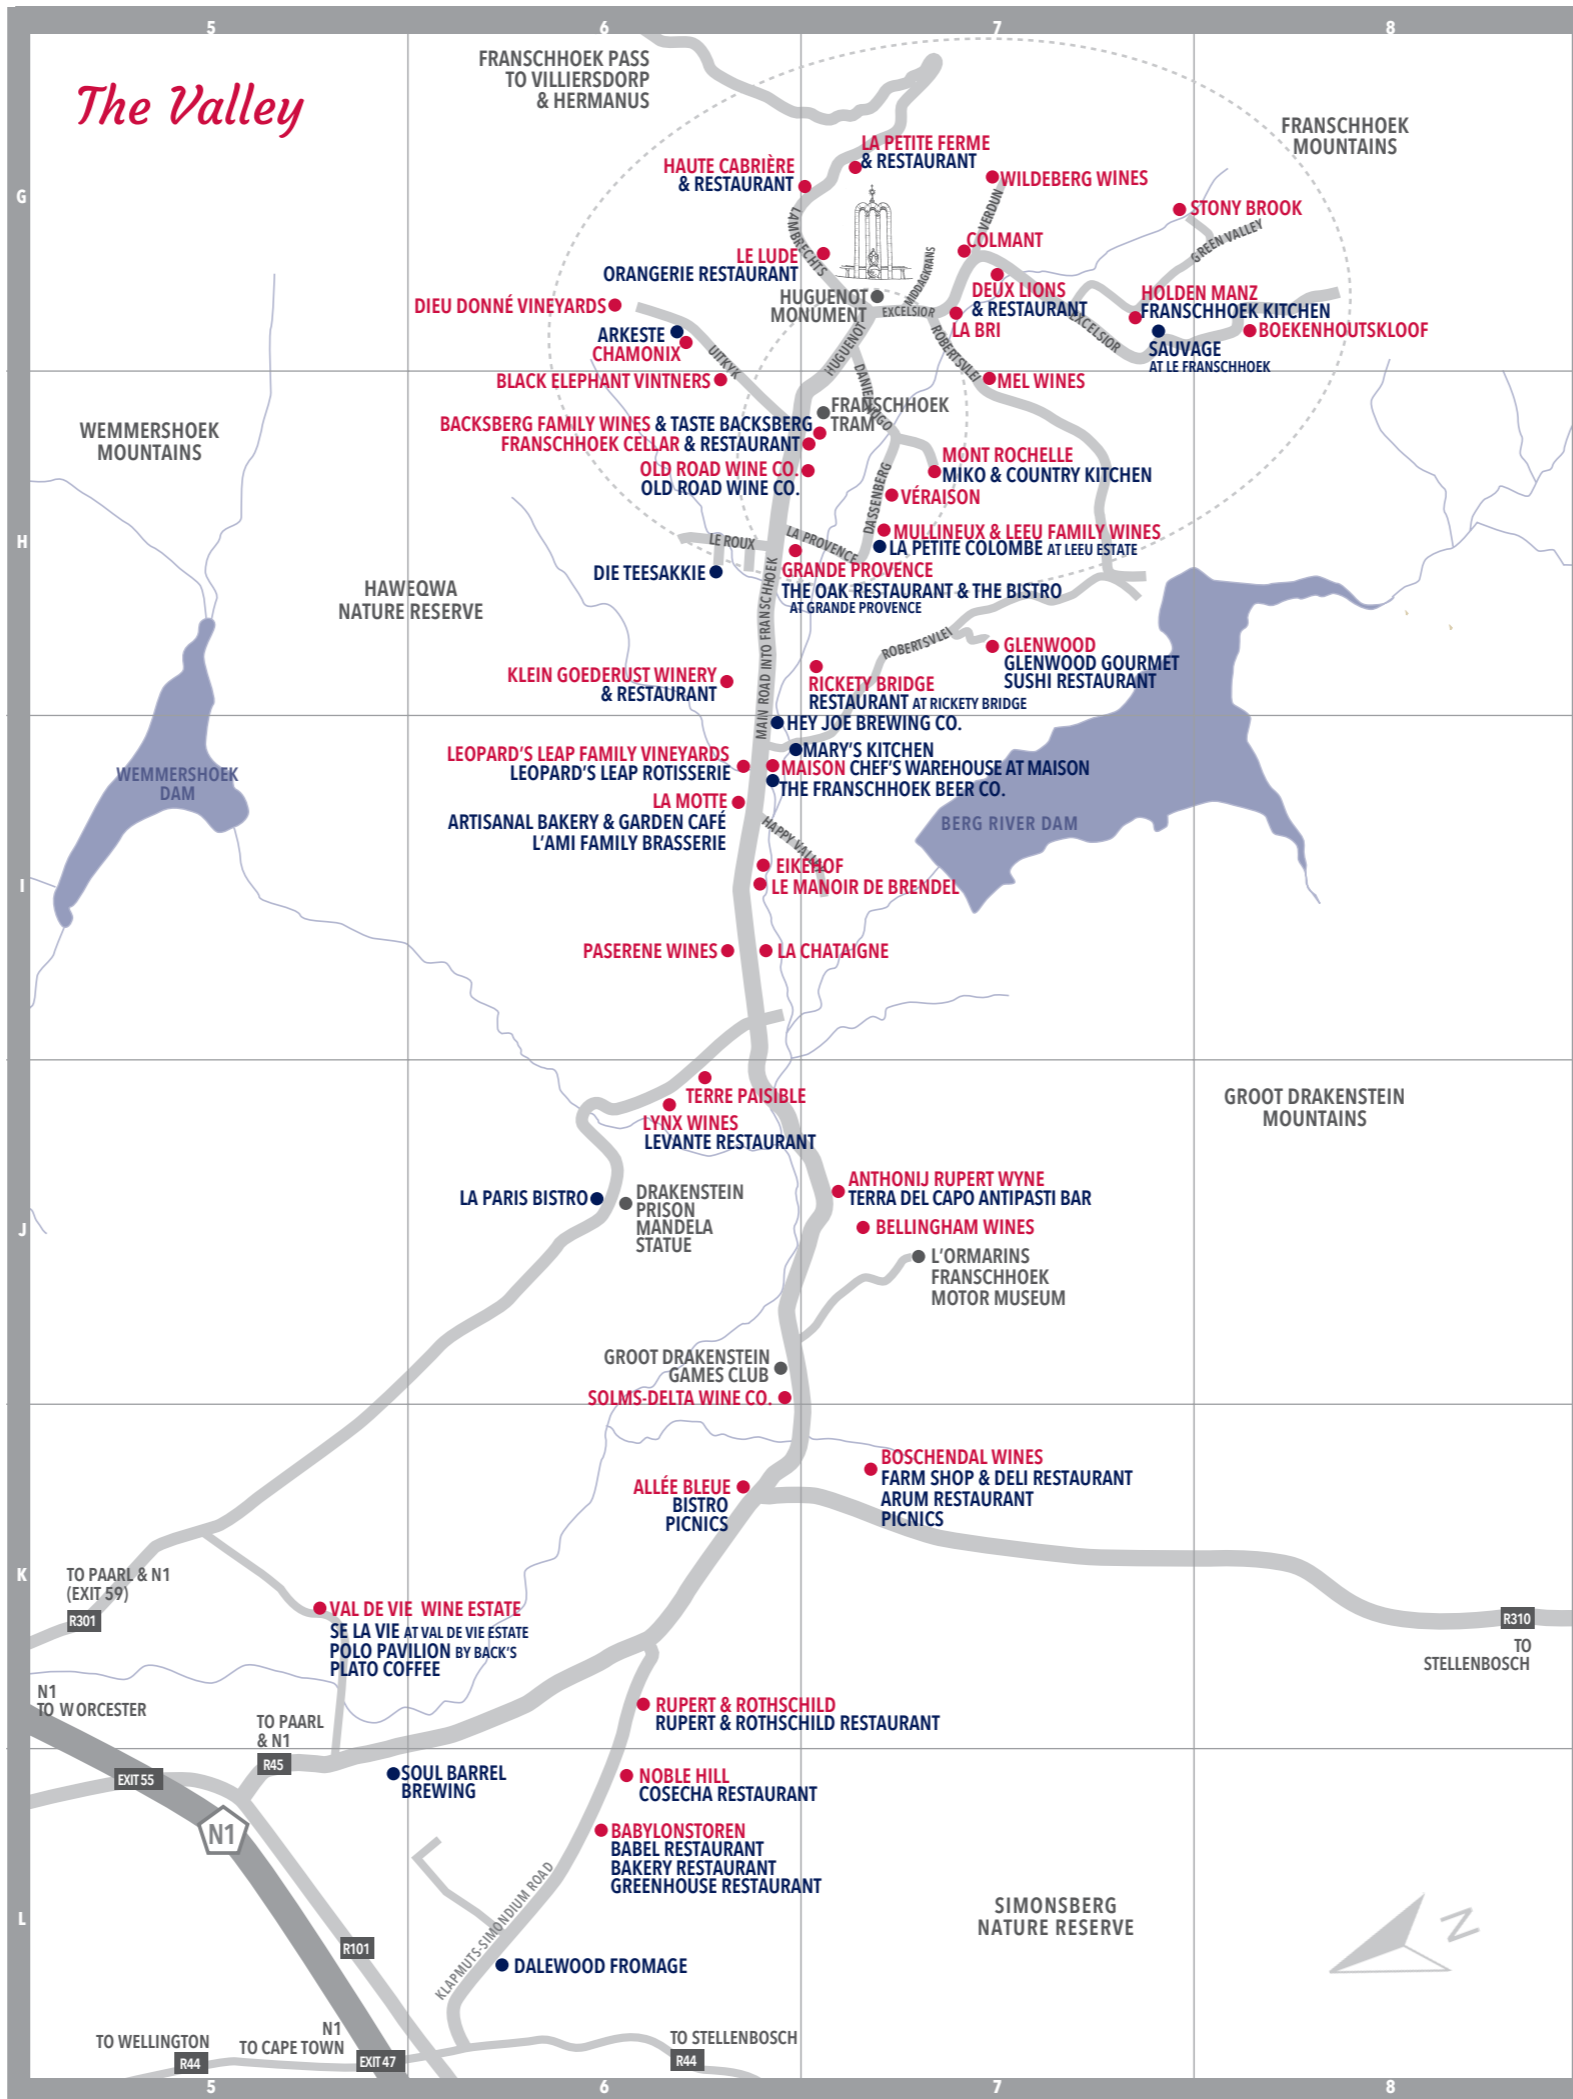

*Part of Franschhoek Rond en Bont Route

VIGNERONS cont. see column headers under main heading

NOT OPEN TO THE PUBLIC/SALES AT LA COTTE INN WINE SALES

BELLINGHAM	021 870 4200	Tasting&Sales Franschhoek Cellar
VERAISON VINEYARDS	072 920 0208	www.veraison.co.za
TERRE PAISIBLE	021 867 0412	www.terrepaisible.com

VIGNERONS DE FRANSCHHOEK

VIGNERONS

	GRID REFERENCE	CELLAR TOURS	TASTING & SALES	FOOD & WINE PAIRINGS	GALLERY/MUSEUM	DELI/FARM SHOP
ALLÉE BLEUE ESTATE & WINES	021 874 1021	www.alleebleue.co.za	K6	•	•	
ANTHONIJ RUPERT WYNE	021 874 9000	www.rupertwines.com	J7	•	•	•
BABYLONSTOREN	021 863 3852	www.babylonstoren.com	L6	•	•	•
BACKSBERG FAMILY WINES	021 876 2086	www.backsberg.co.za	E4	•		
BLACK ELEPHANT VINTNERS	021 876 2903	www.bevintners.co.za	H6	•		
BOSCHENDAL WINES	021 870 4265/74	www.boschendal.com	K7	•	•	•
CAPE CHAMONIX WINE FARM	021 876 8425	www.chamonix.com	G6	•		
COLMANT			G7	•		
CAP CLASSIQUE & CHAMPAGNE	083 778 8874	www.colmant.co.za	G7	•		
DEUX LIONS	021 876 3245	deuxlions.za.com	G7	•		•
DIEU DONNÉ VINEYARDS	021 224 0667	www.dieudonnevineyards.com	G6	•	•	
EIKEHOF	021 876 2469	www.eikehof.com	I6	•	•	
FRANSCHHOEK CELLAR	021 876 2086	www.franschhoekcellar.co.za	H7	•	•	
GLENWOOD	021 876 2044	www.glenwoodvineyards.co.za	H7	•	•	
GRANDE PROVENCE ESTATE	021 876 8600	www.grandeprovence.co.za	H6	•	•	•
HAUTE CABRIÈRE - Home of Pierre Jourdan	021 876 8500	www.cabriere.co.za	G6	•	•	•
HOLDEN MANZ WINE ESTATE	021 876 2738	www.holdenmanz.com	G7	•	•	•
KLEIN GOEDERUST	066 483 4549	www.kleingoederust.co.za	H6	•		•
KLEIN CHAMPAGNE T/A MEL WINES	021 876 3644	www.melwines.co.za	H7	•		
LA BRI	021 876 2593	www.labri.co.za	G7	•	•	
LA MOTTE	021 876 8000	www.la-motte.com	I6	•	•	•
LE LUDE CAP CLASSIQUE	021 876 2961	www.lelude.co.za	C1	•	•	
LE MANOIR DE BRENDEL	021 876 4525	www.le-manoir-de-brendel.com	I6	•		
LEOPARD'S LEAP FAMILY VINEYARDS	021 876 8002	www.leopardsleap.co.za	I6	•		•
LYNX WINES	021 867 0406	www.lynxwines.co.za	J6	•	•	
MAISON ESTATE	021 876 2116	www.maisonestate.co.za	I6	•		
MONT ROCHELLE	021 876 2770	www.montrochelle.virgin.com	H7	•	•	
NOBLE HILL	021 874 3844	www.noblehill.com	L6	•		
OLD ROAD WINE CO.	021 876 2086	www.oldroadwinecompany.com	H7	•	•	
PASERENE WINES	021 876 2714	www.paserene.co.za	I6	•	•	
RICKETY BRIDGE	021 876 2129	www.ricketybridge.com	H7	•	•	•
RUPERT & ROTHSCHILD VIGNERONS	021 874 1648	www.rupert-rothschildvignerons.com	K6	•	•	
STONY BROOK	021 876 2182	www.stonybrook.co.za	G7	•		
WILDEBERG WINES	082 895 4111	www.wildeberg.co.za	G7	•	•	
OPEN BY APPOINTMENT/SALES AT LA COTTE INN WINE SALES						
BOEKENHOUTSKLOOF	021 876 3320	www.boekenhouts Kloof.co.za	G8	•	•	•
LA CHATAIGNE	081 847 6902	www.lachataigne.co.za	I6	•		
LA PETITE FERME	021 876 3016	www.lapetiteferme.co.za	G7	•		
MULLINEUX & LEEU FAMILY WINES	021 492 2224	www.mfwines.com	H7	•		
SOLMS-DELTA WINE CO	082 862 0264	solmsdelta.co	J6	•		
VAL DE VIE WINE & POLO ESTATE	021 863 6100	www.valdevie.co.za	K5	•	•	

FRANSCHHOEK WINE VALLEY
TEL. +27 (0)66 224 6360 · +27 (0)78 990 5810
info@franschhoek.org.za
www.franschhoek.org.za

Please see reverse for restaurants and vigneron in Franschhoek village