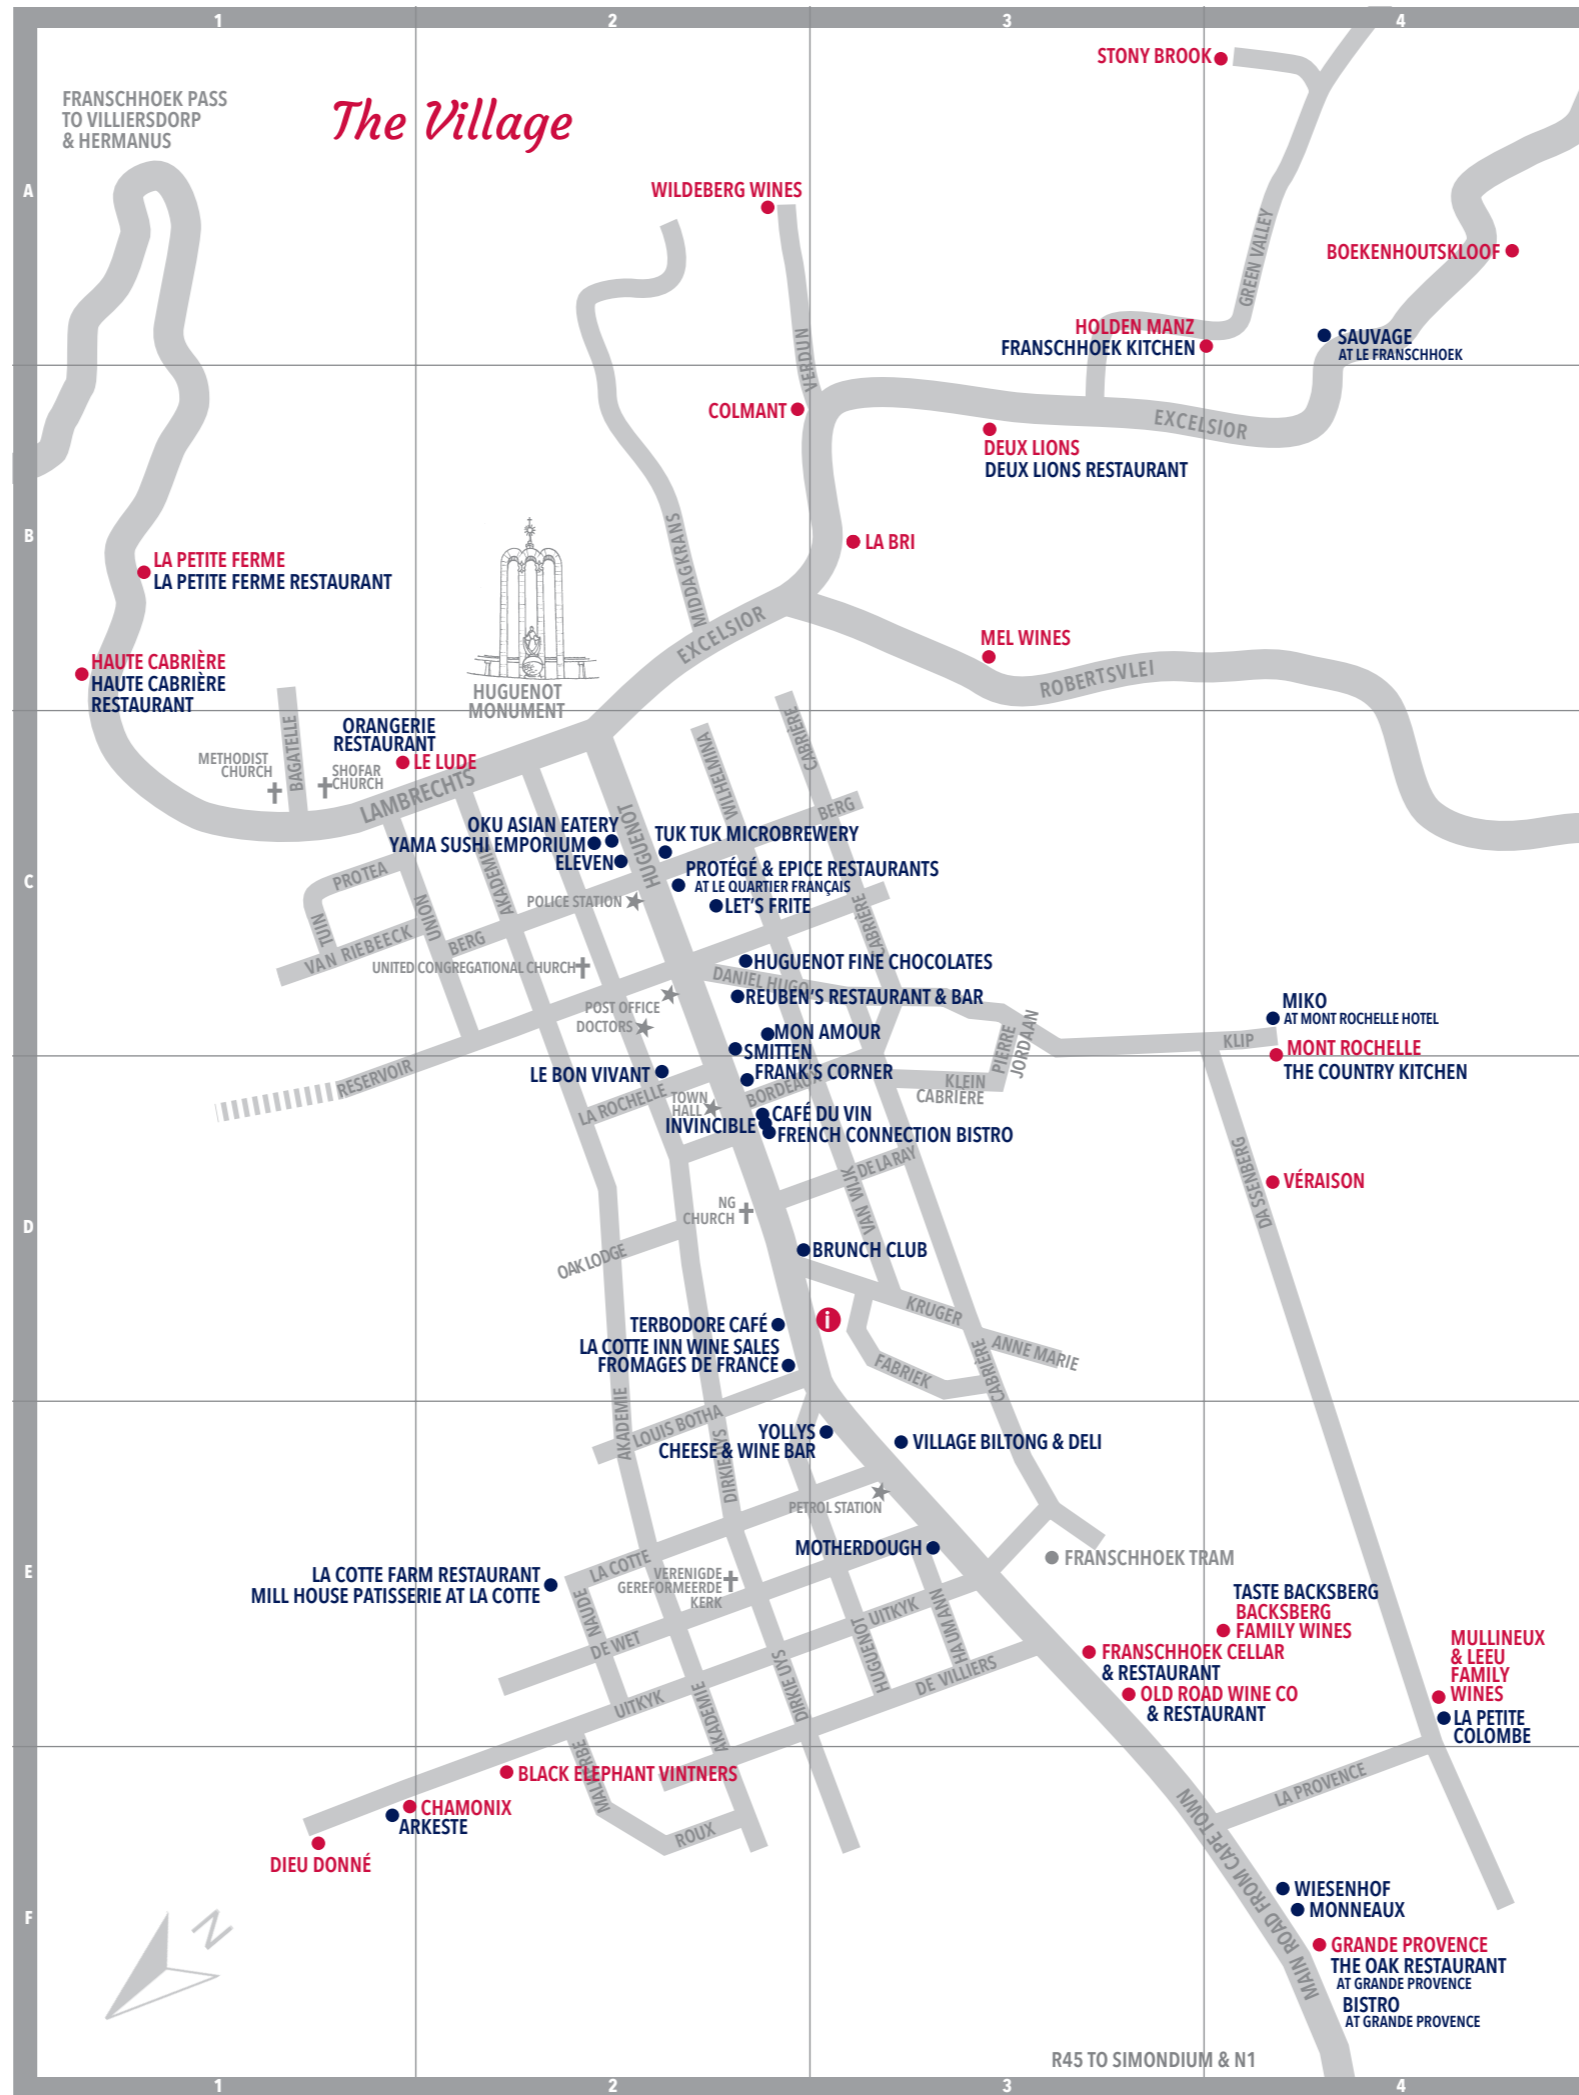

BOEKENHOUTSKLOOF	5 km	PAARL	26 km
BOSCHENDAL	15 km	STELLENBOSCH	30 km
VAL DE VIE WINE ESTATE & POLO CLUB	20 km	CAPE TOWN	83 km
BABYLONSTOREN	22 km	CAPE TOWN INTERNATIONAL AIRPORT	62 km

FRANSCHHOEK Food & Wine ROUTE